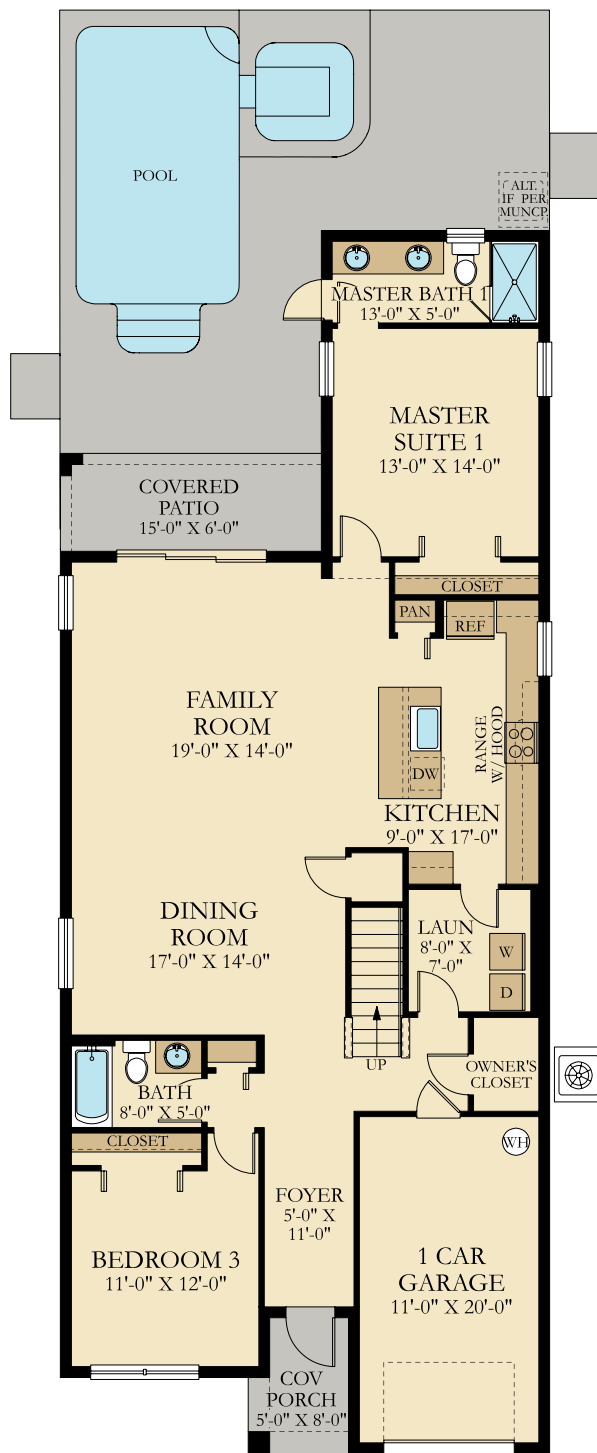

# Alexander

5 Beds | 5 Baths | 3,014 sq. ft.

Elevation D1M

See Important Legal Notices for terms and conditions.

# Alexander

5 Beds | 5 Baths | 3,014 sq. ft.

Elevation D2M

See Important Legal Notices for terms and conditions.

# Alexander

5 Beds | 5 Baths | 3,014 sq. ft.

See Important Legal Notices for terms and conditions.